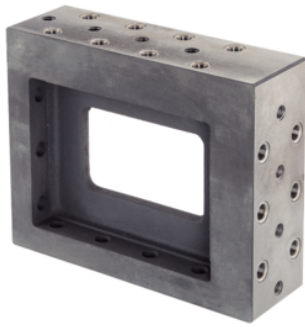

Consoles

EH 1510.200 - EH 1610.200

Product Description

Material

- Grey cast iron, phosphatized

Drawing

Order information

System	Dimensions				[kg]	Art. No.
	b	d ₁	d ₂	l ₁		
L12	78	12	M12	–	15	1510.200
L16	98	16	M16	60	17	1610.200