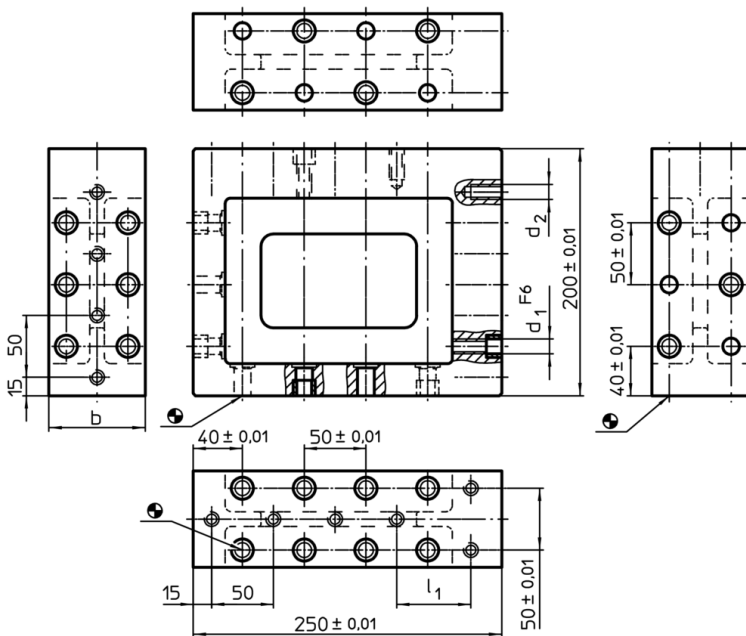

Consoles

EH 1510.200 - EH 1610.200

Product Description

Material

- Grey cast iron, phosphatized

Drawing

Order information

System	Dimensions				[kg]	Art. No.
	b	d ₁	d ₂	l ₁		
L12	78	12	M12	–	15	1510.200
L16	98	16	M16	60	17	1610.200