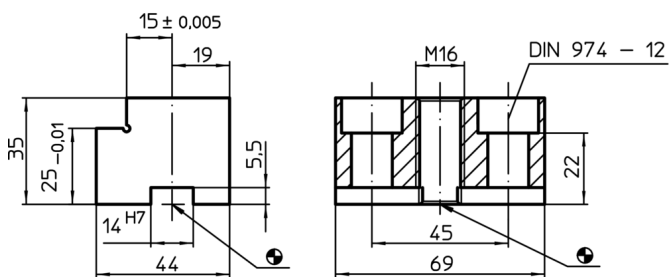

Positioning Clamping Bars

EH 1149.000

Product Description

Material

- Steel, case-hardened, ground

Drawing

Order information

System	 [g]	RoHS	REACH	Art. No.
V70	660	RoHS-compliant	contains no SVHC materials	1149.000